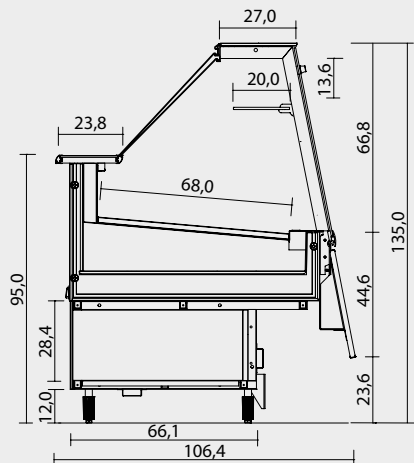

Pasticceria non refrigerata a piano fisso
Non-refrigerated pastry unit - fixed top

VETRI MEDI

Middle glasses

Pasticceria ventilata a piano fisso
Ventilated pastry unit with fixed top