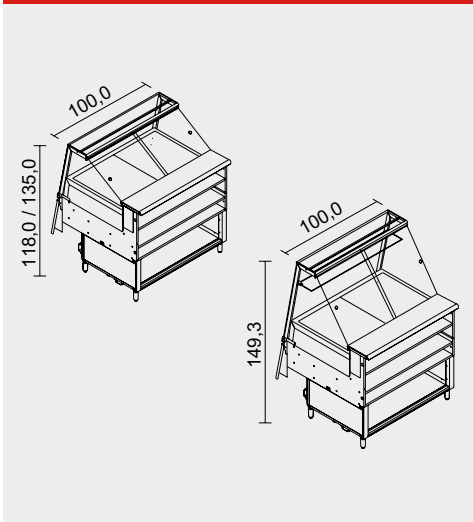

A SECCO - VETRI DIRITTI - LED- PIANO INOX RISCALDANTE COMPRESO

Dry-heated - Straight glasses - Ld - st. steel heating plan included

L 100