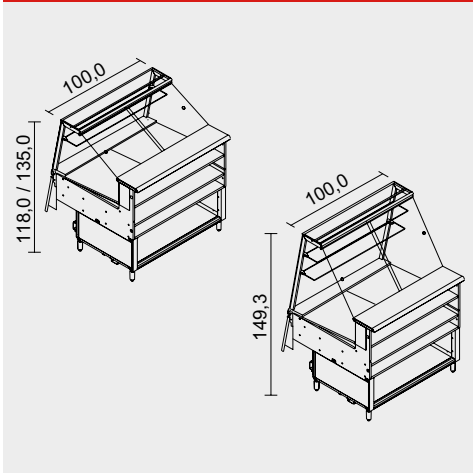

PASTICCERIA NON REFRIGERATA

Nor-refrigerated pastry

SIFA
INDUSTRIAL DESIGN

PIANO FISSO - VETRI DIRITTI - LED (N.B. Versione con vetri alti con due mensole standard, terza mensola optional)
Fixed top - curved glasses - LED (N.B. High glasses version with two standard shelves, third shelf optional)

L 100