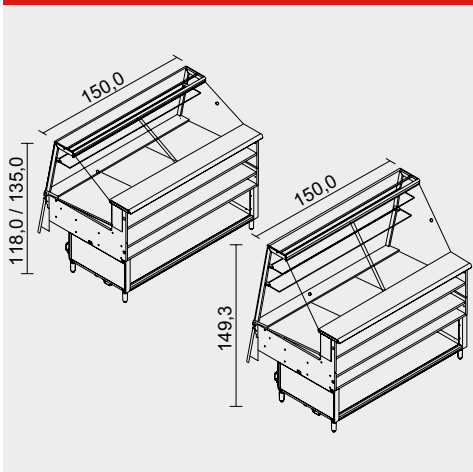

SP	KAPPA	Minimal	Classic	Design	Premium
H 118 NR	€ 0.000	€ 0.000	€ 0.000	€ 0.000	€ 0.000	€ 0.000
H 135 NR	€ 0.000	€ 0.000	€ 0.000	€ 0.000	€ 0.000	€ 0.000
H 149 NR	€ 0.000	€ 0.000	€ 0.000	€ 0.000	€ 0.000	€ 0.000

L 150