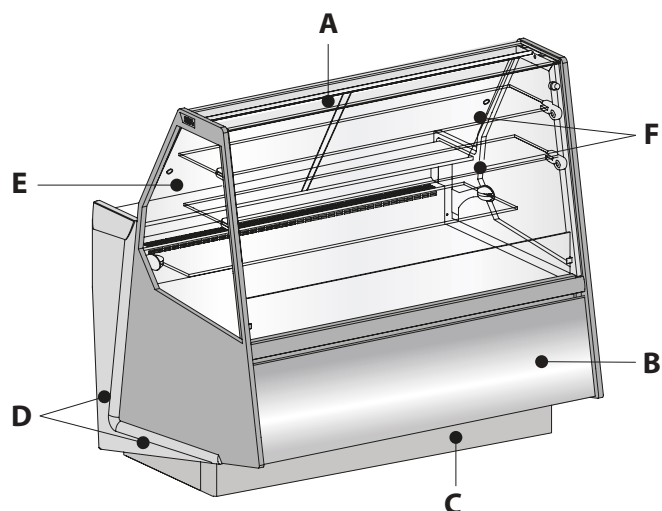

CARATTERISTICHE ESTETICHE

Aesthetic characteristics

SIFA
INDUSTRIAL DESIGN

- A** Piano superiore in vetro serigrafato nero, illuminazione a led.
Black silkscreen painted led lit upper top.
- B** Pannello frontale in laminato: (Bianco 410 lucido - Nero 421 lucido - Rosso 435 lucido) e tutti i laminati delle linee Skinner-Mira-Stilus.
Laminate front panel (410 Shiny white - 421 Shiny black - 435 Shiny red) also available in all the colours of Skinner-Mira-Stilus model.
- C** Zoccolatura inox, illuminazione a neon optional.
Stainless steel plinth (optional neon lighting).
- D** Elemento decorativo laccato, del fianco, optional.
Lacquered decoration for side end panel (optional).
- E** Fianco in vetrocamera, serigrafato nero.
Double glazed, silkscreen black side panel.
- F** Mensole intermedie in vetro serigrafato nero, illuminazione a led.
Intermediate shelves in black printed glass, led lighting.